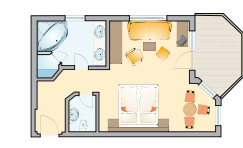

Daily rates HochschoberING*

Charges valid for spring, summer & autumn 2011

From 2 June until 1 December 2011

*HochschoberINGi ncludes finding peace and tranquillity, it means nice things for body, soul and mind to enjoy and it also generates ideas for personal enjoyment when you get home.

All prices include the all-embracing Hochschober holiday offering of fine food and drink, water, warmth and well-being as well as many exercise, creative and cultural programmes.

All prices are per person or per stay. To this must be added resort and overnight accommodation tax of € 1.50 per person/per day from the 16th year.

For more photographs of our luxury rooms and suites please visit our website at www.hochschober.com.

General room layouts
These are example layouts and are intended as a guide only. The hotel has a large range of rooms with different designs and layouts.