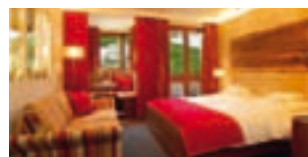

Daily rates HochschoberING*

Charges valid for spring, summer & autumn 2011

From 2 June until 1 December 2011

*HochschoberINGi ncludes finding peace and tranquillity, it means nice things for body, soul and mind to enjoy and it also generates ideas for personal enjoyment when you get home.

All prices include the all-embracing Hochschober holiday offering of fine food and drink, water, warmth and well-being as well as many exercise, creative and cultural programmes.

All prices are per person or per stay. To this must be added resort and overnight accommodation tax of € 1.50 per person/per day from the 16th year.

For more photographs of our luxury rooms and suites please visit our website at www.hochschober.com.

General room layouts
These are example layouts and are intended as a guide only. The hotel has a large range of rooms with different designs and layouts.