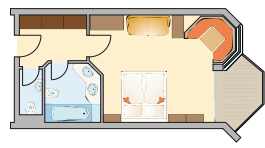

Daily rates HochschoberING*

Charges valid for spring, summer & autumn 2011

From 2 June until 1 December 2011

*HochschoberINGi ncludes finding peace and tranquillity, it means nice things for body, soul and mind to enjoy and it also generates ideas for personal enjoyment when you get home.

All prices include the all-embracing Hochschober holiday offering of fine food and drink, water, warmth and well-being as well as many exercise, creative and cultural programmes.

All prices are per person or per stay. To this must be added resort and overnight accommodation tax of € 1.50 per person/per day from the 16th year.

For more photographs of our luxury rooms and suites please visit our website at www.hochschober.com.

General room layouts
These are example layouts and are intended as a guide only. The hotel has a large range of rooms with different designs and layouts.